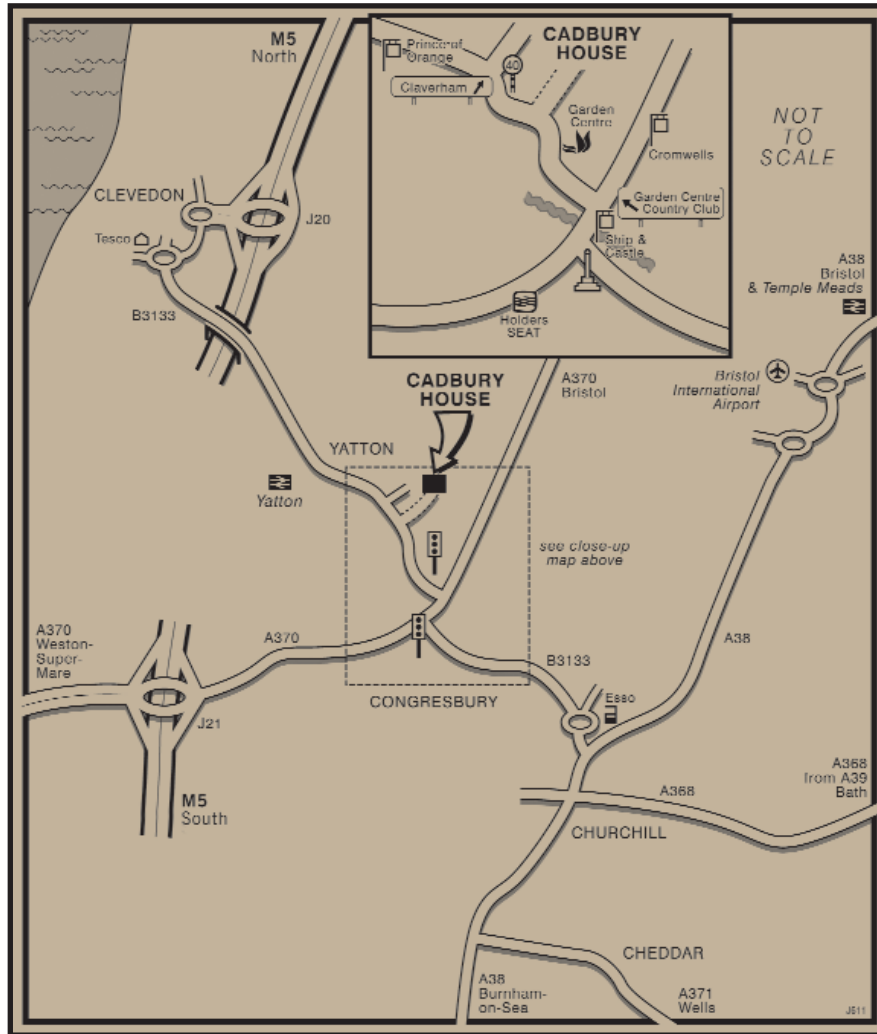

cadbury house

Cadbury House is situated on the B3133, 4 miles from the M5 Motorway (Junctions 20 or 21). Yatton Railway Station is only 1 mile away and Bristol International Airport, just 5 miles away.

FROM THE NORTH

Travel southbound onto the M5, take Junction 20 (Clevedon). Turn left at the first roundabout, turn left at the second roundabout (B3133) heading for Congresbury. Travel for approximately 4 miles, leave the village of Yatton behind you, Cadbury House is on the left.

FROM THE SOUTH

Travel northbound on the M5, take Junction 21 (Weston-Super-Mare). Follow the A370 to Congresbury. Follow main road through Congresbury to second set of traffic lights. Turn left for Yatton (B3133). Pass Cadbury Garden Centre on your right. Cadbury House can be found a further 500m on the right, on the brow of the hill.